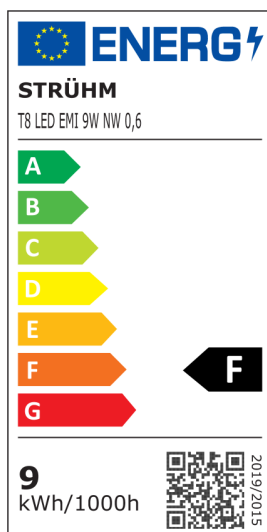

BASIC INFORMATION

Product name:	T8 LED EMI 9W NW 0,6
Ideus index:	00028
EAN barcode:	5901477300288
Materials:	Glass, plastic
Height:	26 mm
Width:	600 mm
Depth:	26 mm
Box packaging:	30 pcs

REMARKS

Single-end power supply

Energy efficiency label:

PRODUCT PARAMETERS

Power supply:	230V 50Hz
Power:	9 W
Lampholder type:	G13
	Do not use with a mains dimmer
Energy efficiency class:	F
Light source luminous flux:	910 lm
Shelf life L70B50 in h:	25 000 h
Light colour:	Neutral white
Colour temperature:	4000 K
Luminous beam angle:	320°
Colour rendering index Ra:	82
CE	Declaration of conformity